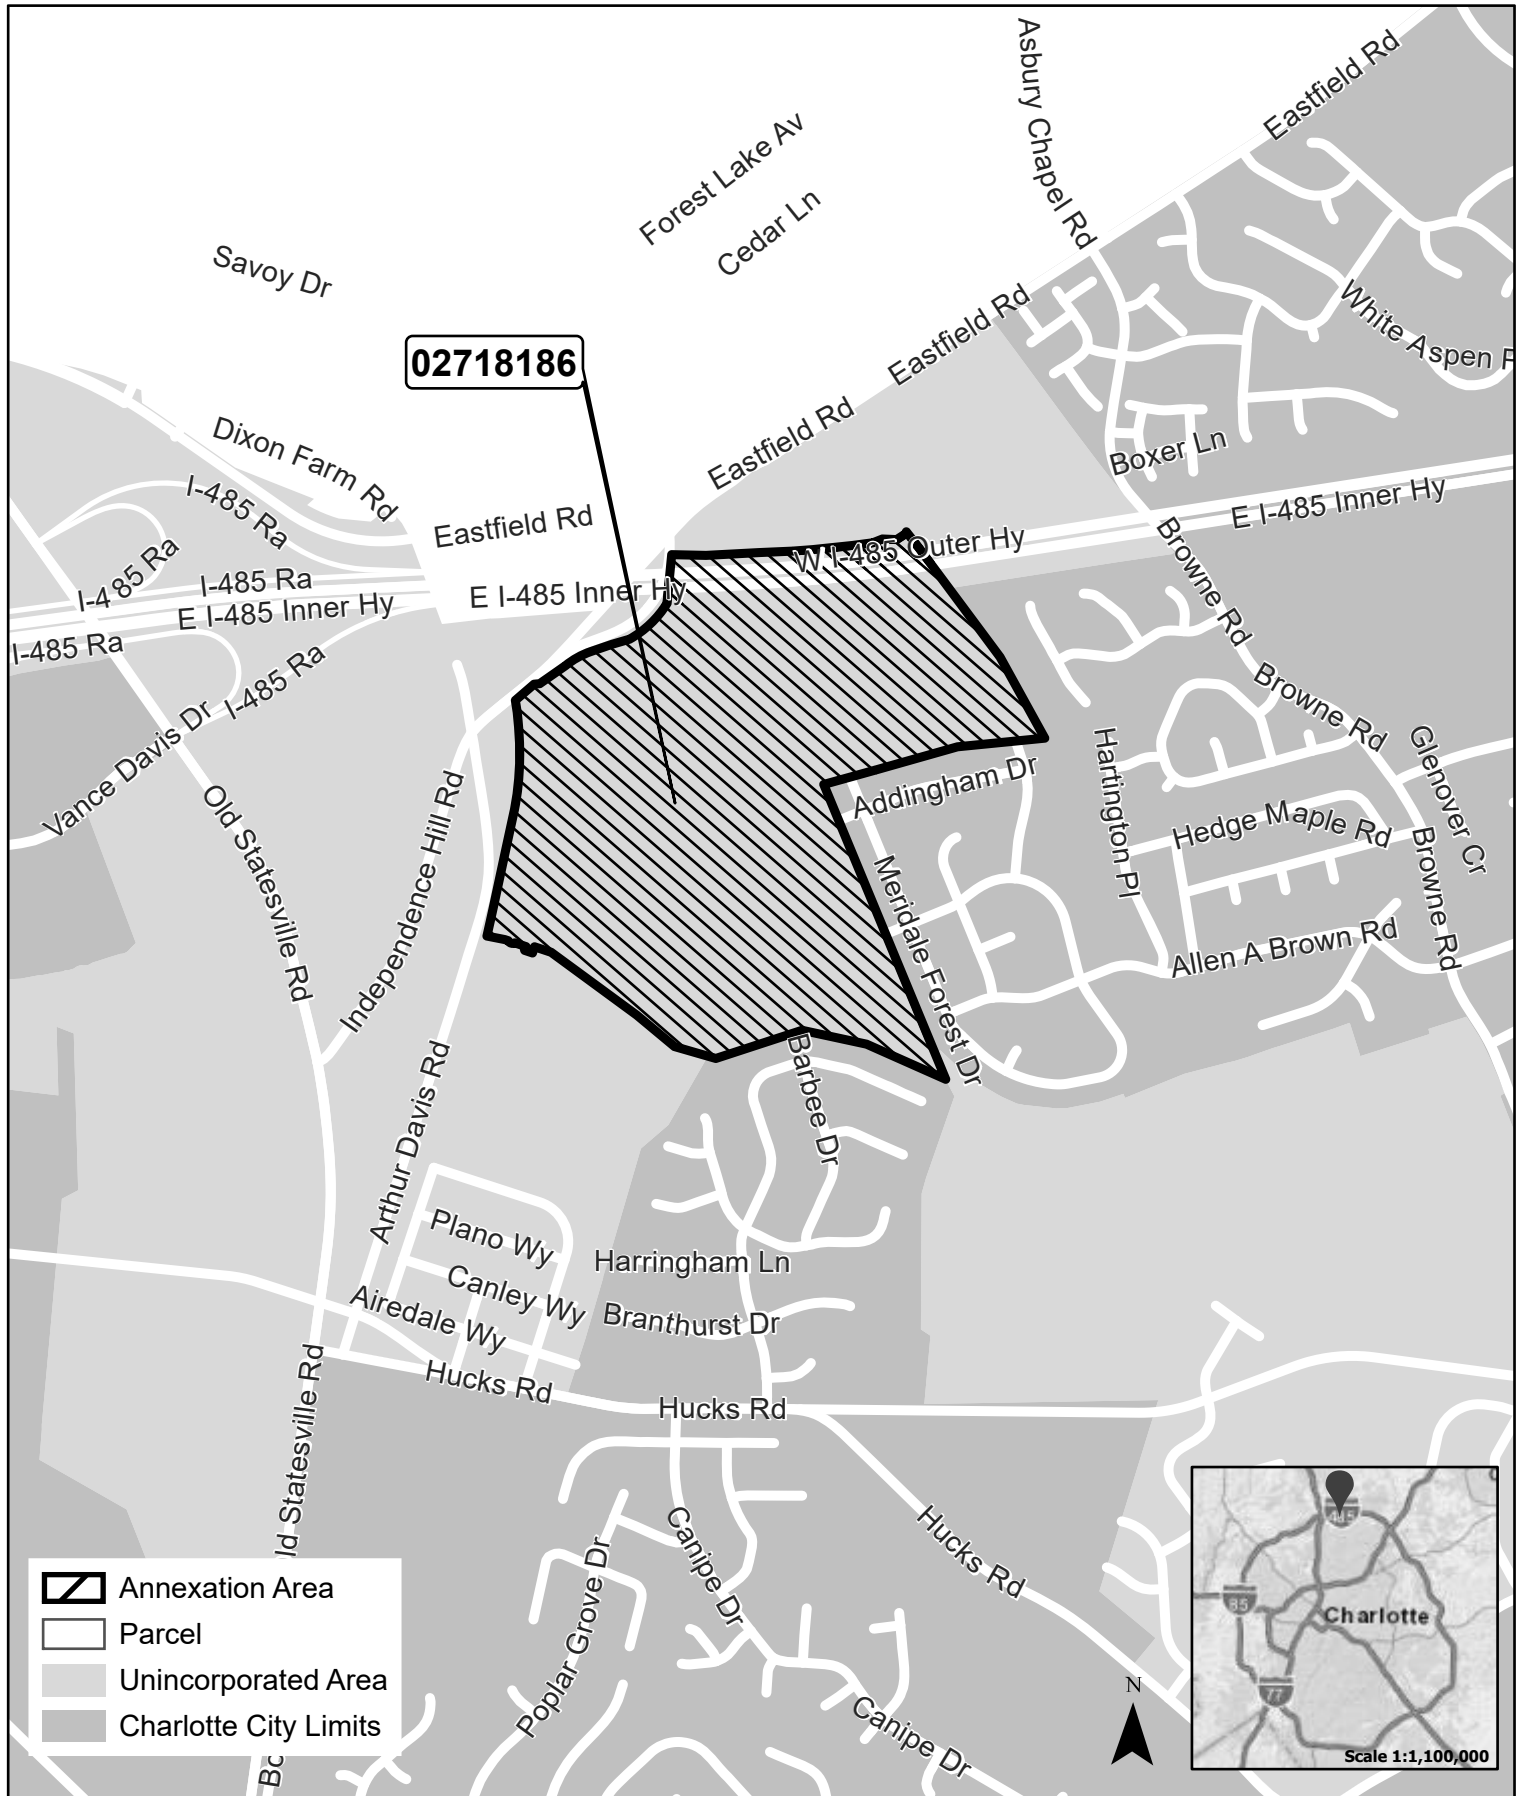

Cheyney Voluntary Annexation

-  Annexation Area
-  Parcel
-  Unincorporated Area
-  Charlotte City Limits

0 495 990 1,980 2,970 3,960 Feet

Map Created 4/10/2019