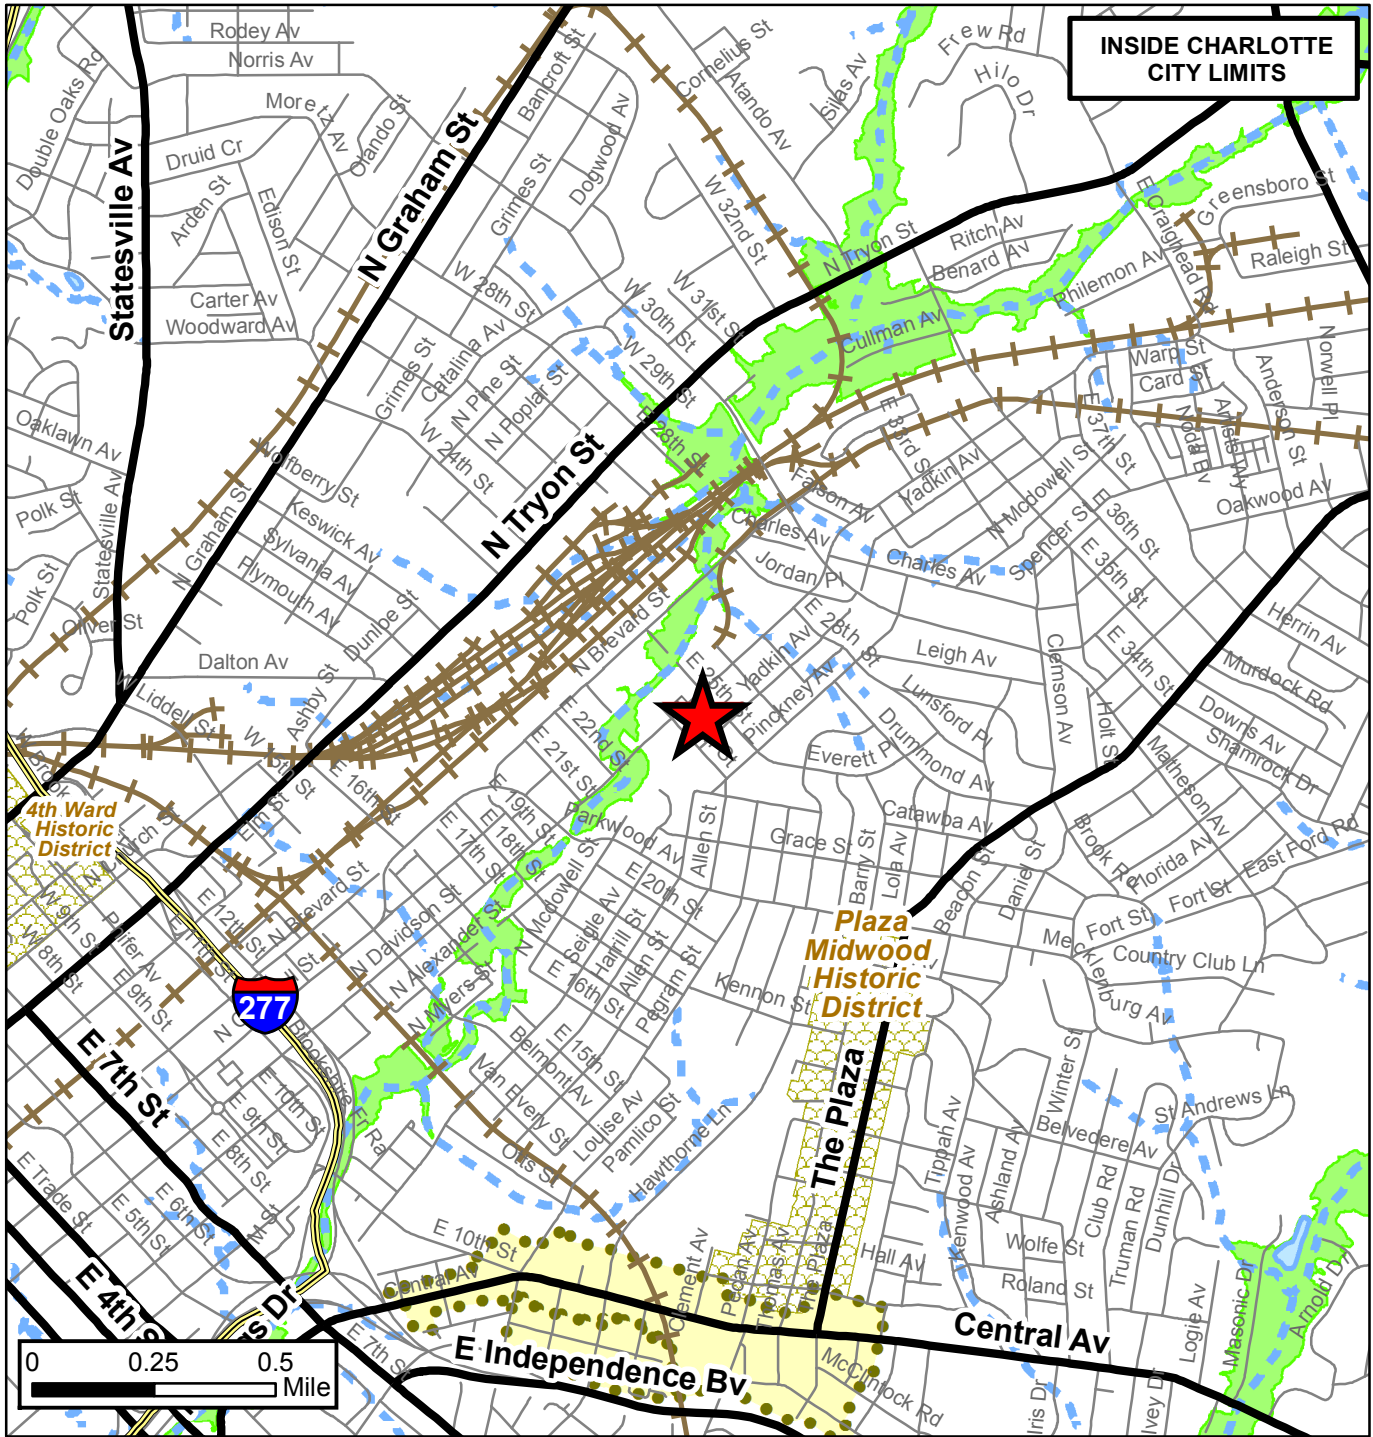

Acresage & Location : Approximately 1.031 acres located on the southeast corner at the intersection of North Davidson Street and East 24th Street.

	Rezoning Petition: 2017-031
	Major Roads
	Collector Roads
	Charlotte City Limits
	Pedestrian Overlay
	FEMA flood plain
	Watershed
	Lakes and Ponds
	Creeks and Streams
	Historic District