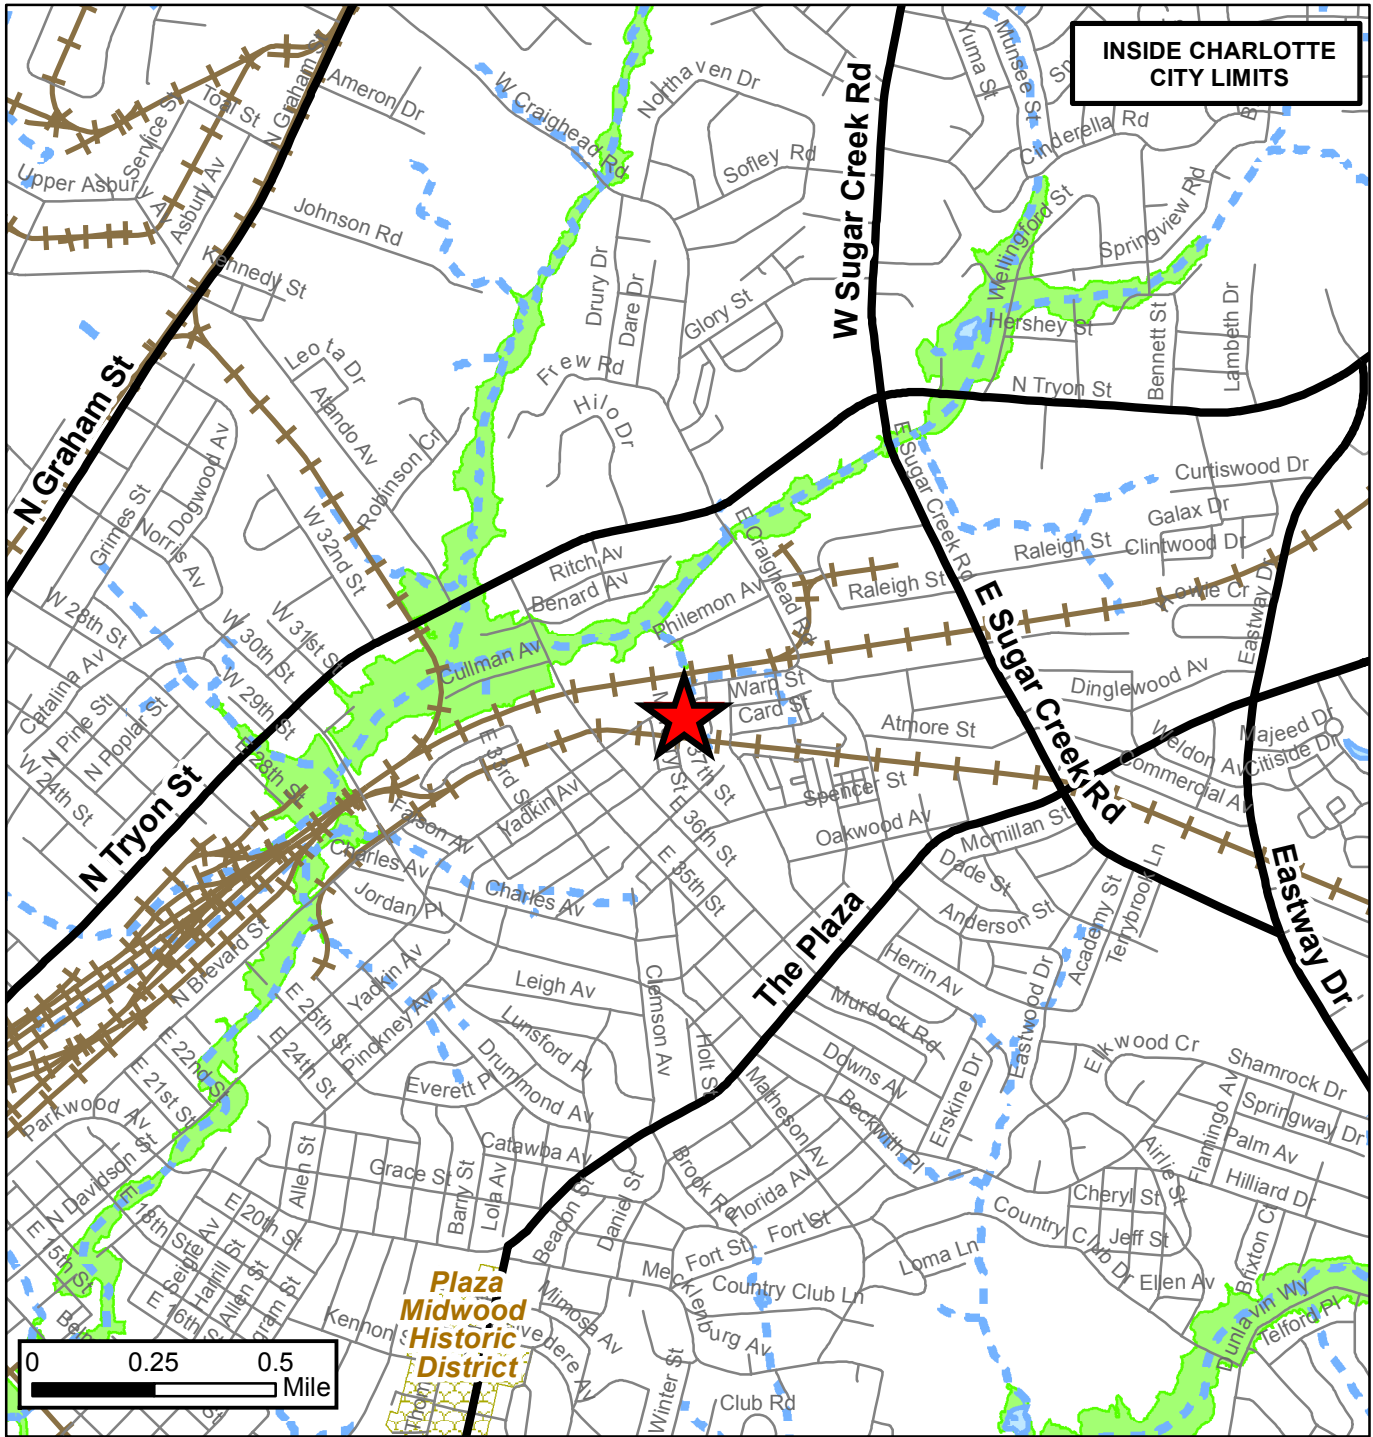

Acres & Location : Approximately 0.23 acres located on the southeast corner of the intersection of North Davidson Street and East 37th Street.

	Rezoning Petition: 2017-017		FEMA flood plain
	Major Roads		Watershed
	Collector Roads		Lakes and Ponds
	Charlotte City Limits		Creeks and Streams
	Pedestrian Overlay		Historic District