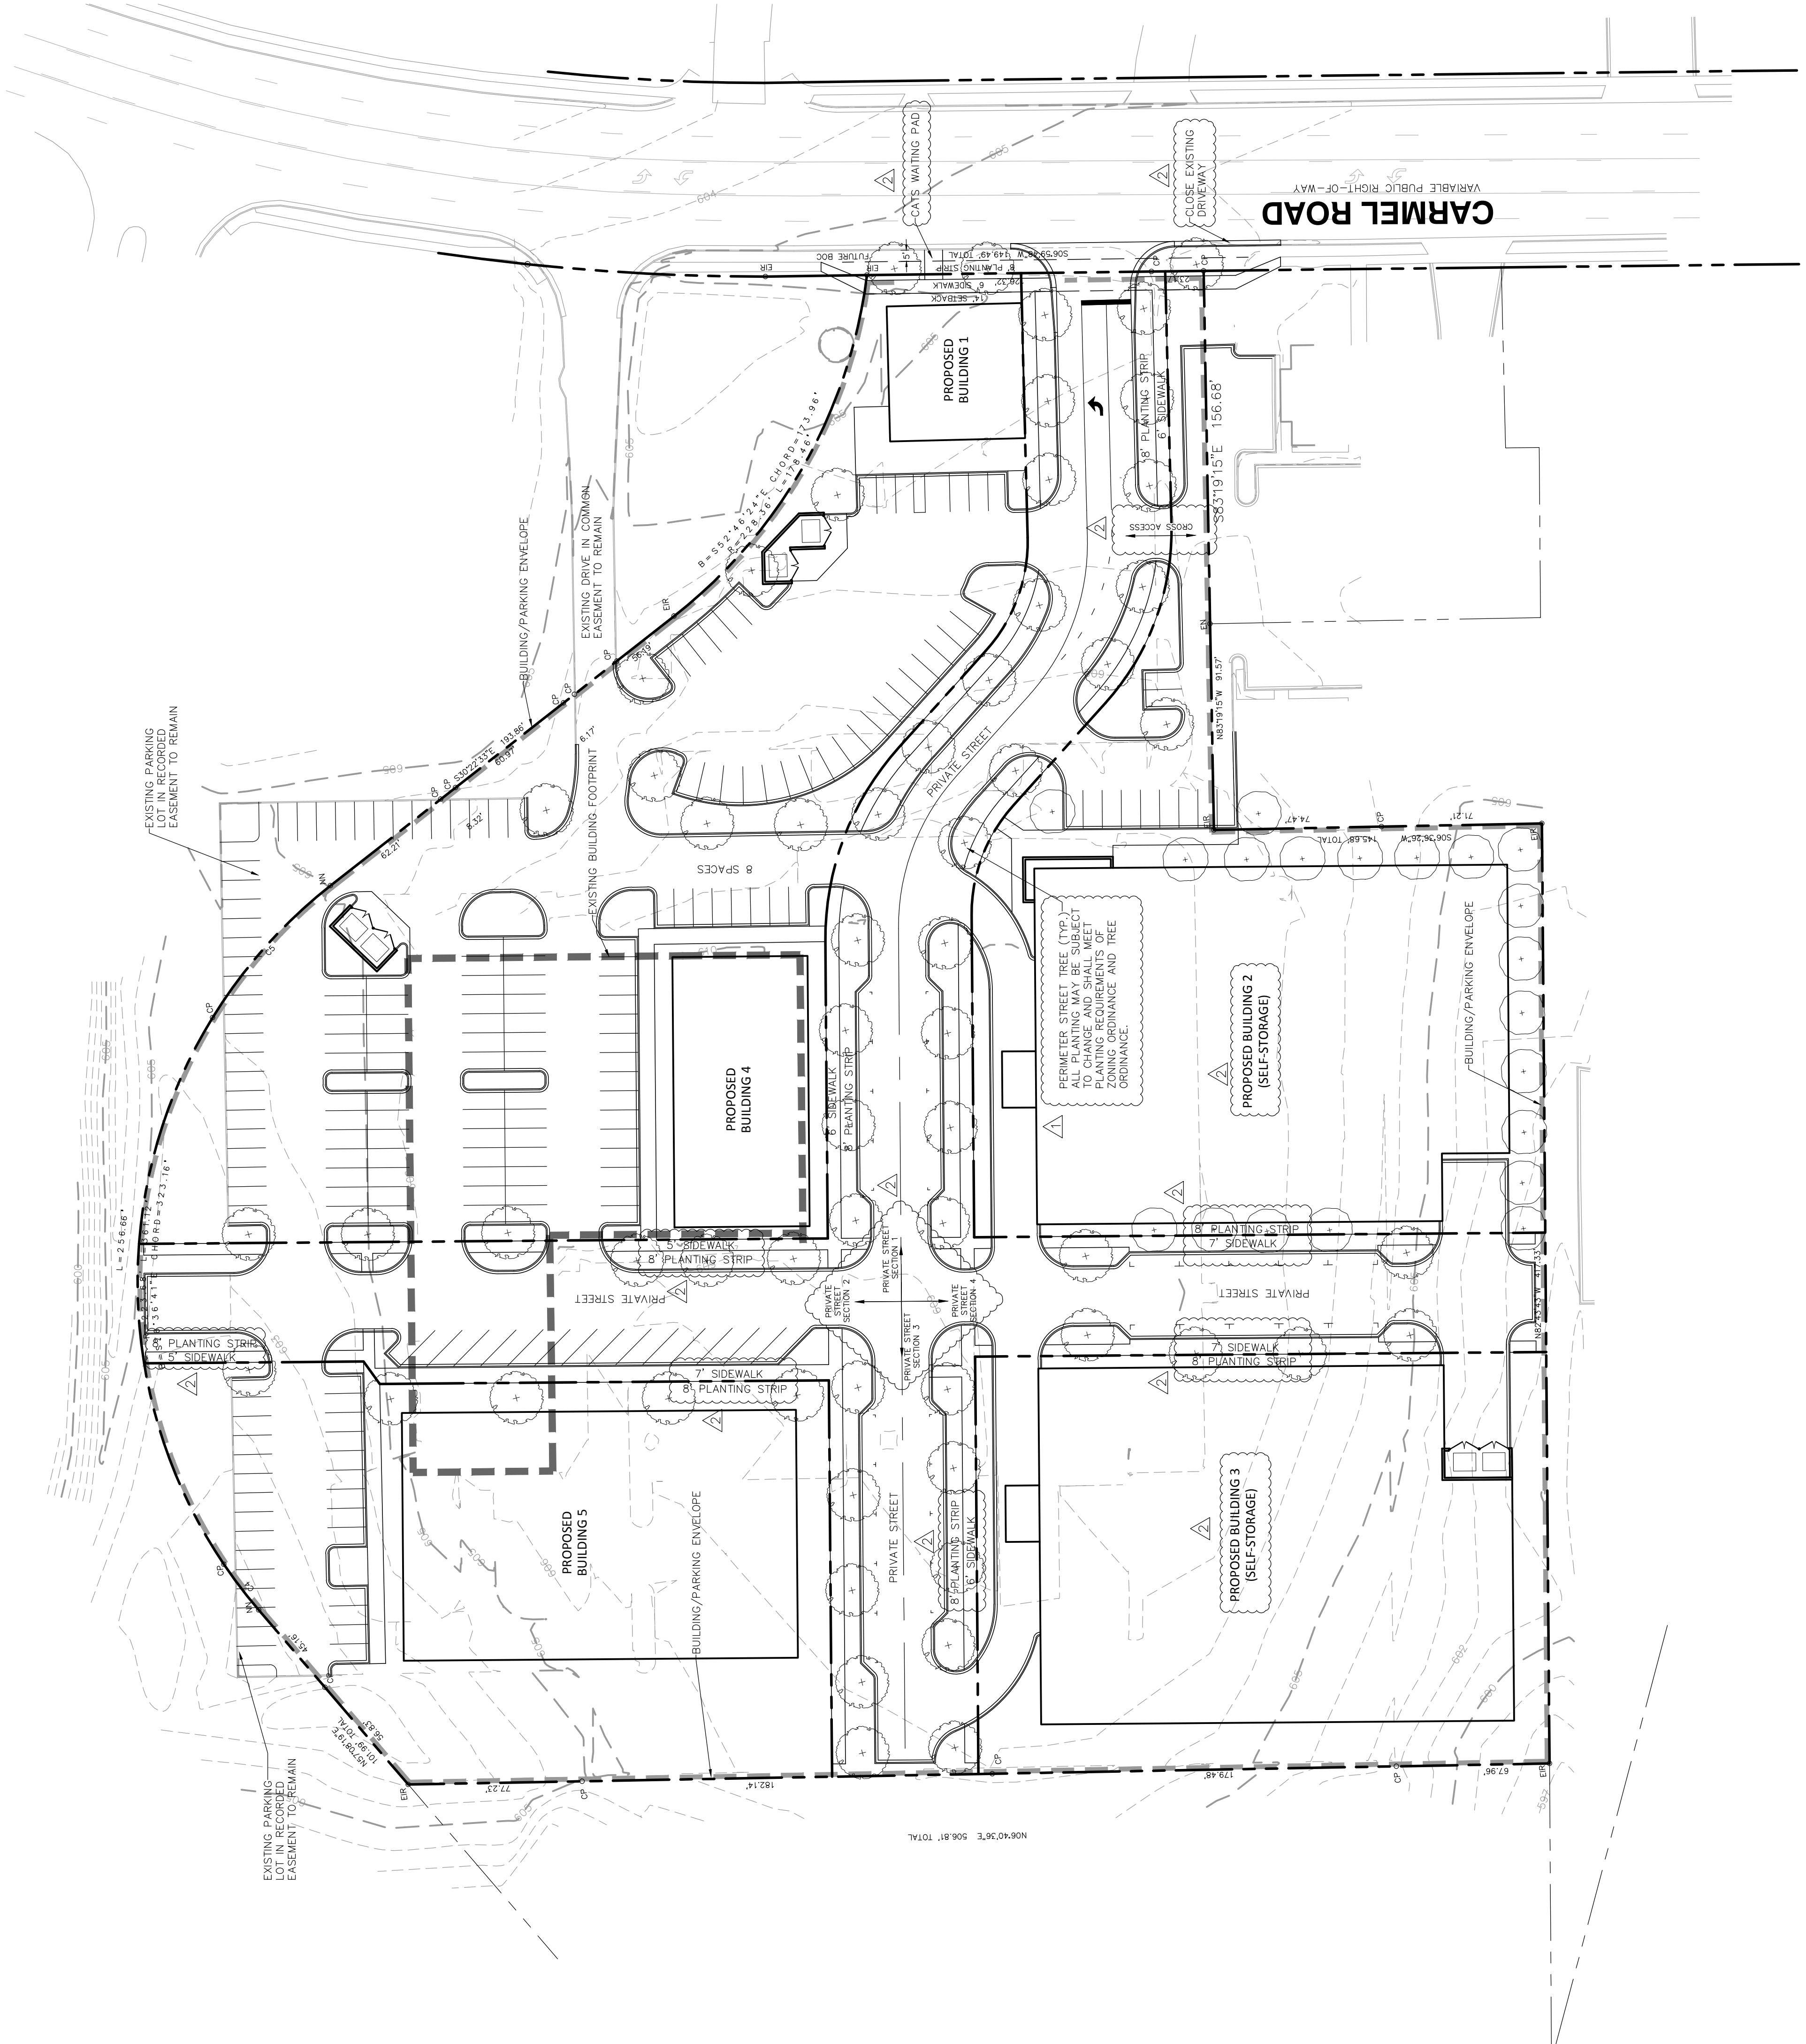

DATE	REVISED PER COMMENTS	REVISIONS
03/20/17		
02/20/17		

RED PARTNERS, LLC
711 CENTRAL AVE.
CHARLOTTE, NC 28204

SCHMATIC SITE PLAN PHASE 2
FOR
6300 CARMEL ROAD
CHARLOTTE, NORTH CAROLINA

VICINITY MAP
NOT TO SCALE