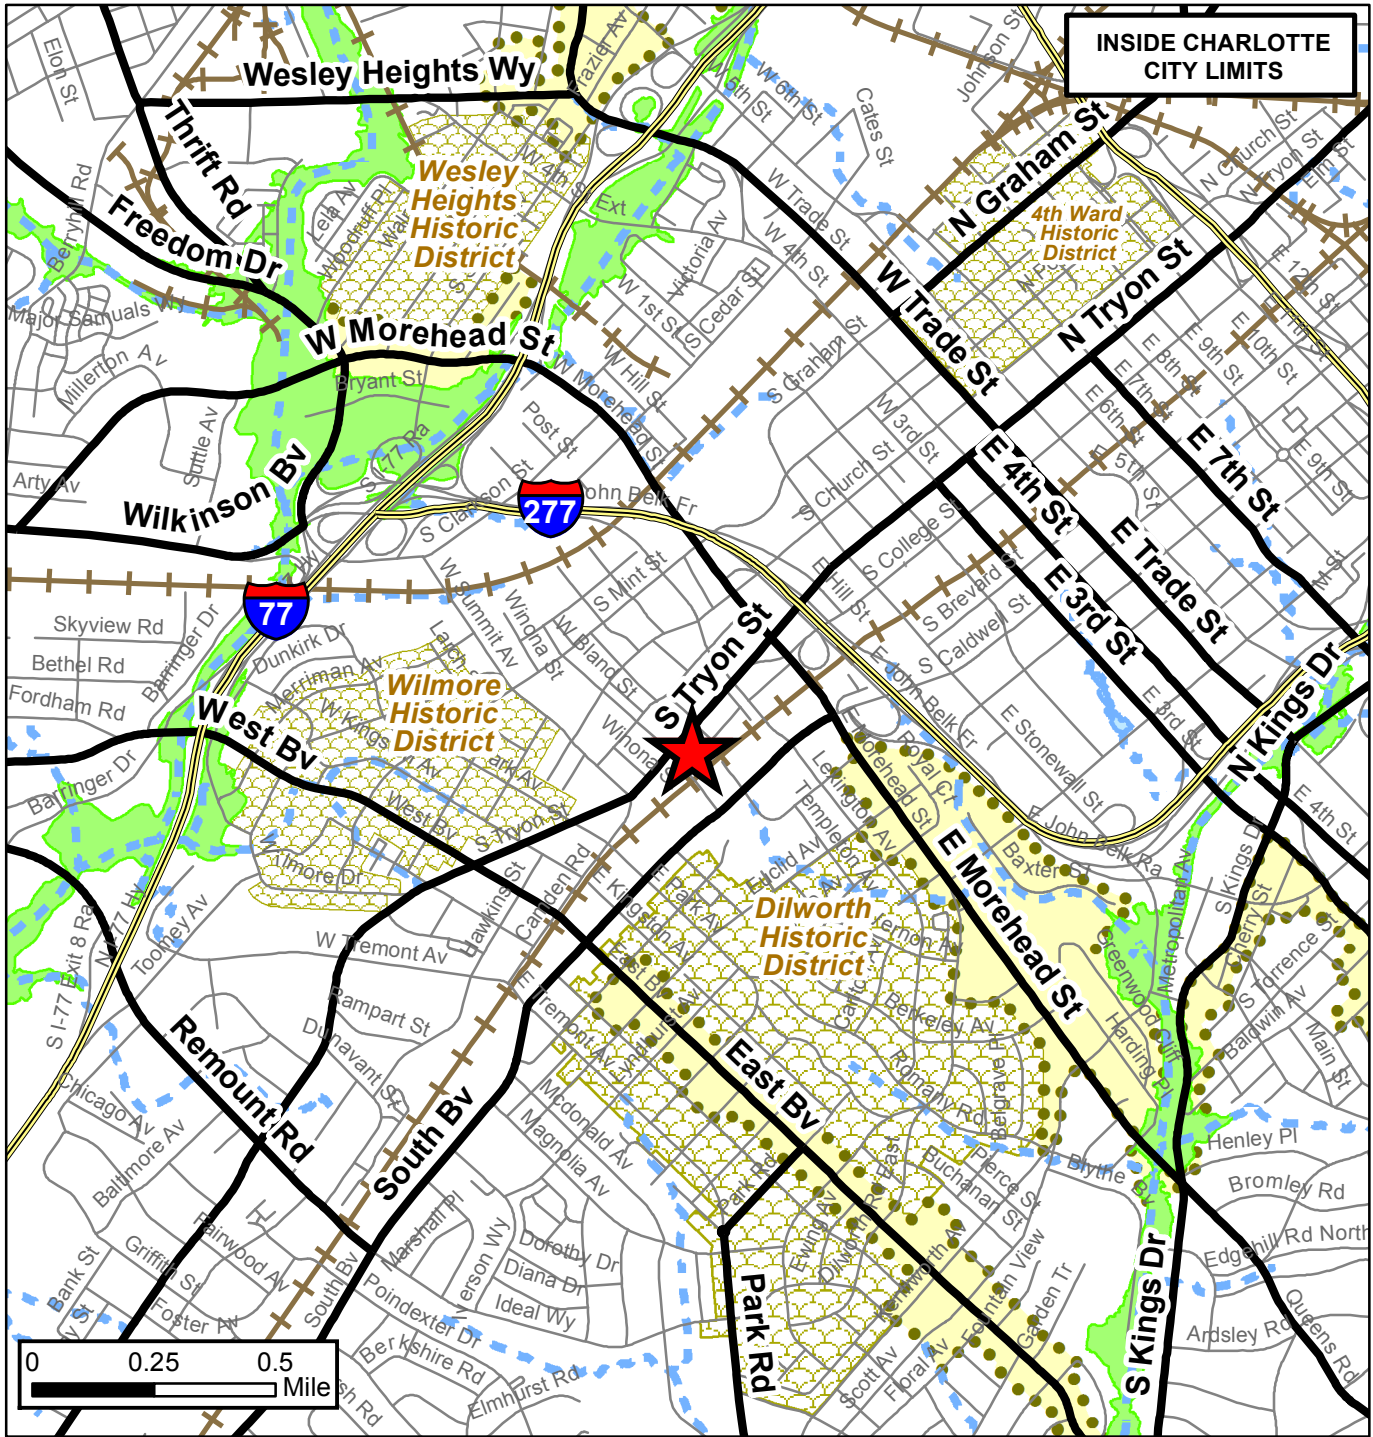

Acreeage & Location : Approximately 0.33 acres on the northwest corner at the intersection of West Catherine Street and South Tryon Street.

	Rezoning Petition: 2017-040		FEMA flood plain
	Major Roads		Watershed
	Collector Roads		Lakes and Ponds
	Charlotte City Limits		Creeks and Streams
	Pedestrian Overlay		Historic District