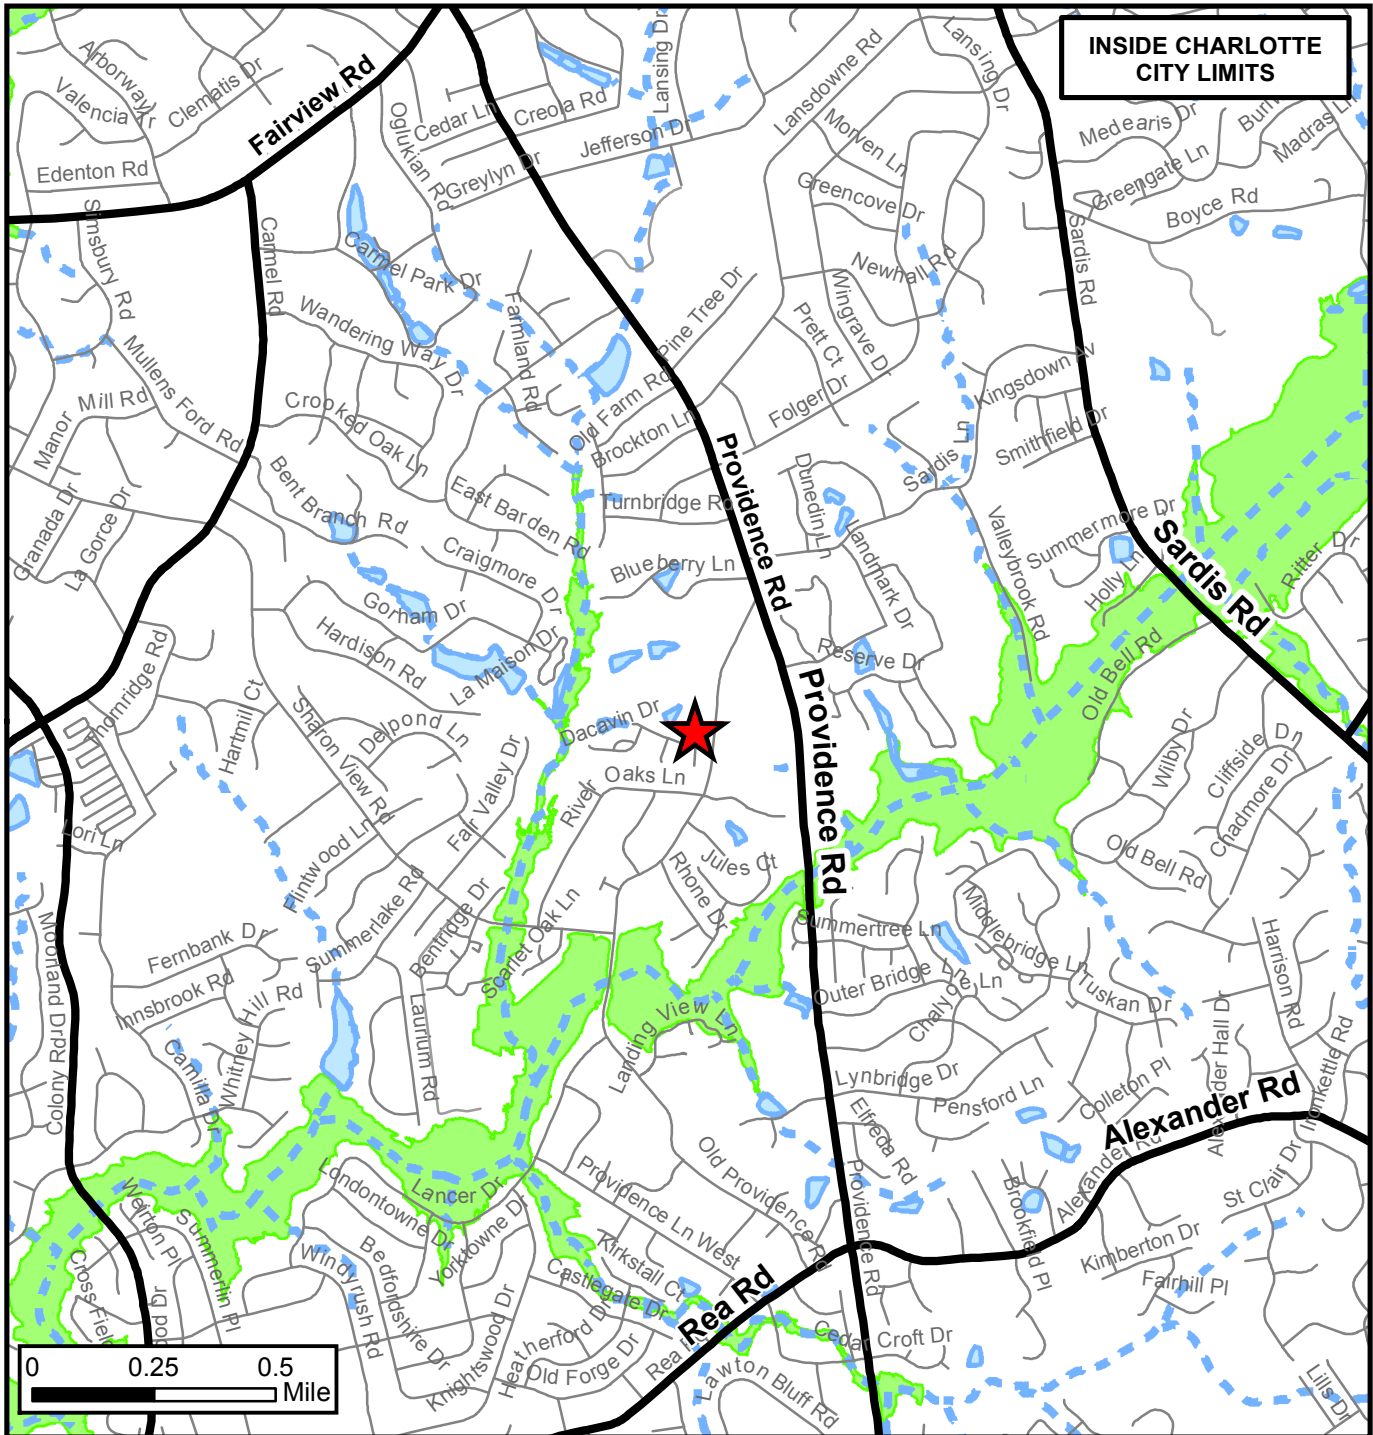

Acreage & Location : Approximately 4.13 acres located on the west side of Old Providence Road near the intersection of Old Providence Road and Old Providence Lane.

INSIDE CHARLOTTE CITY LIMITS

	Rezoning Petition: 2016-150		FEMA flood plain
	Major Roads		Watershed
	Collector Roads		Lakes and Ponds
	Charlotte City Limits		Creeks and Streams
	Pedestrian Overlay		Historic District