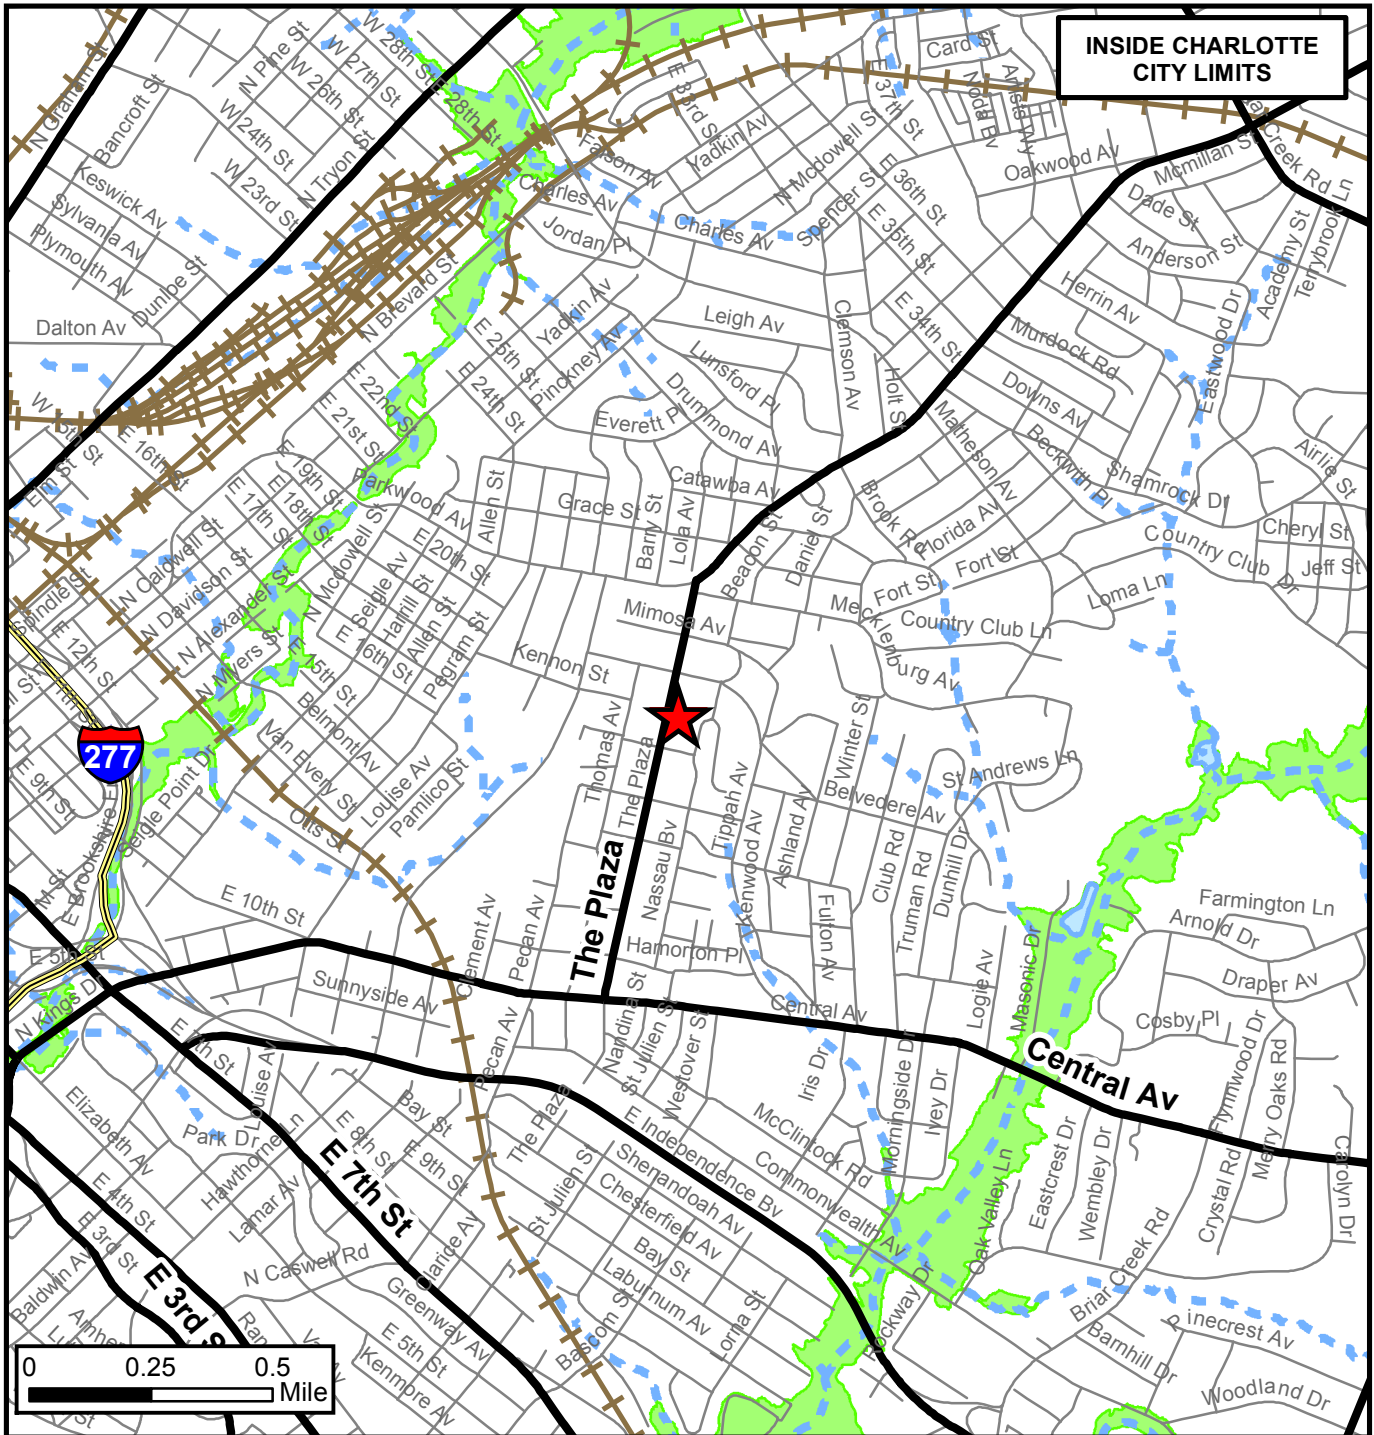

Acresage & Location : Approximately 4.54 acres located on the southeast corner of the intersection between The Plaza and Belvedere Avenue.

★ Rezoning Petition: 2014-110

- Major Roads
- Collector Roads
- Charlotte City Limits
- FEMA flood plain
- Watershed
- Lakes and Ponds
- Creeks and Streams