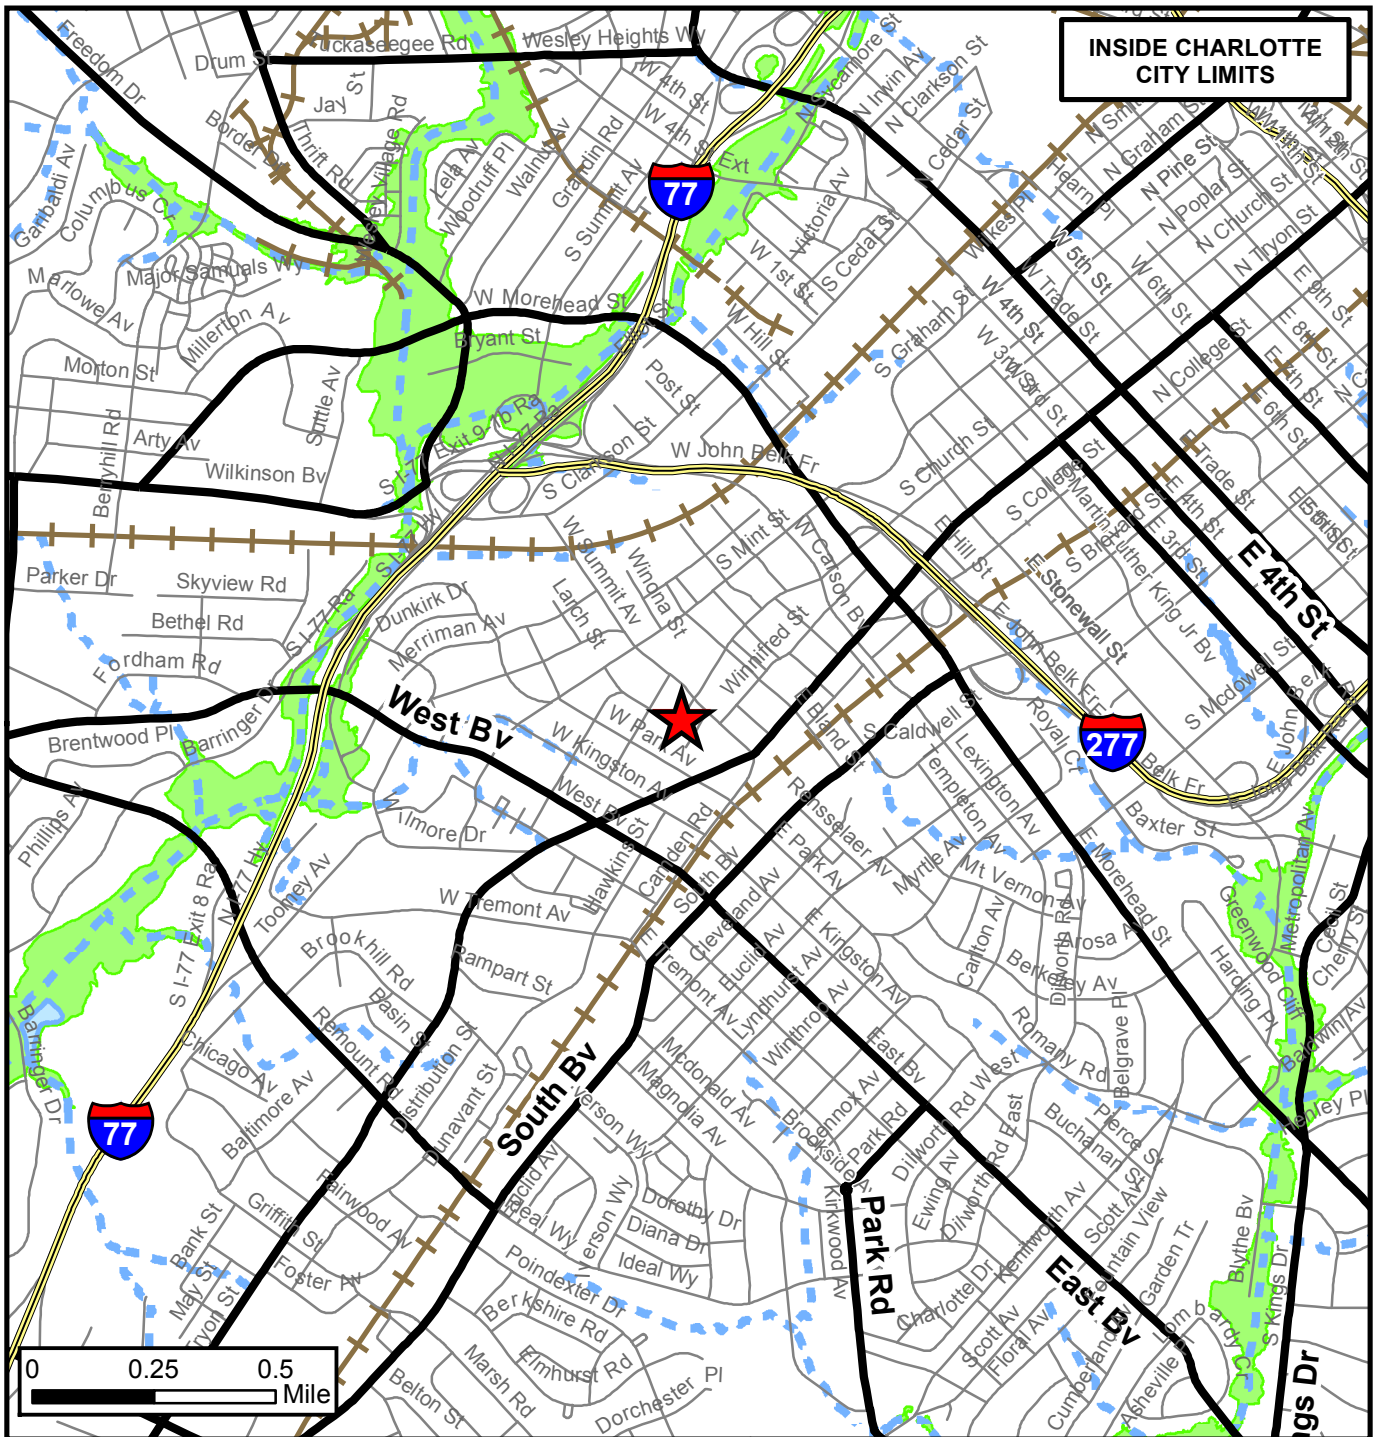

Acreage & Location : Approximately 1.7 acres located on the southeast corner at the intersection of West Summit Avenue and South Church Street.

★ Rezoning Petition: 2015-108

- Major Roads
- Collector Roads
- Charlotte City Limits
- FEMA flood plain
- Watershed
- Lakes and Ponds
- Creeks and Streams