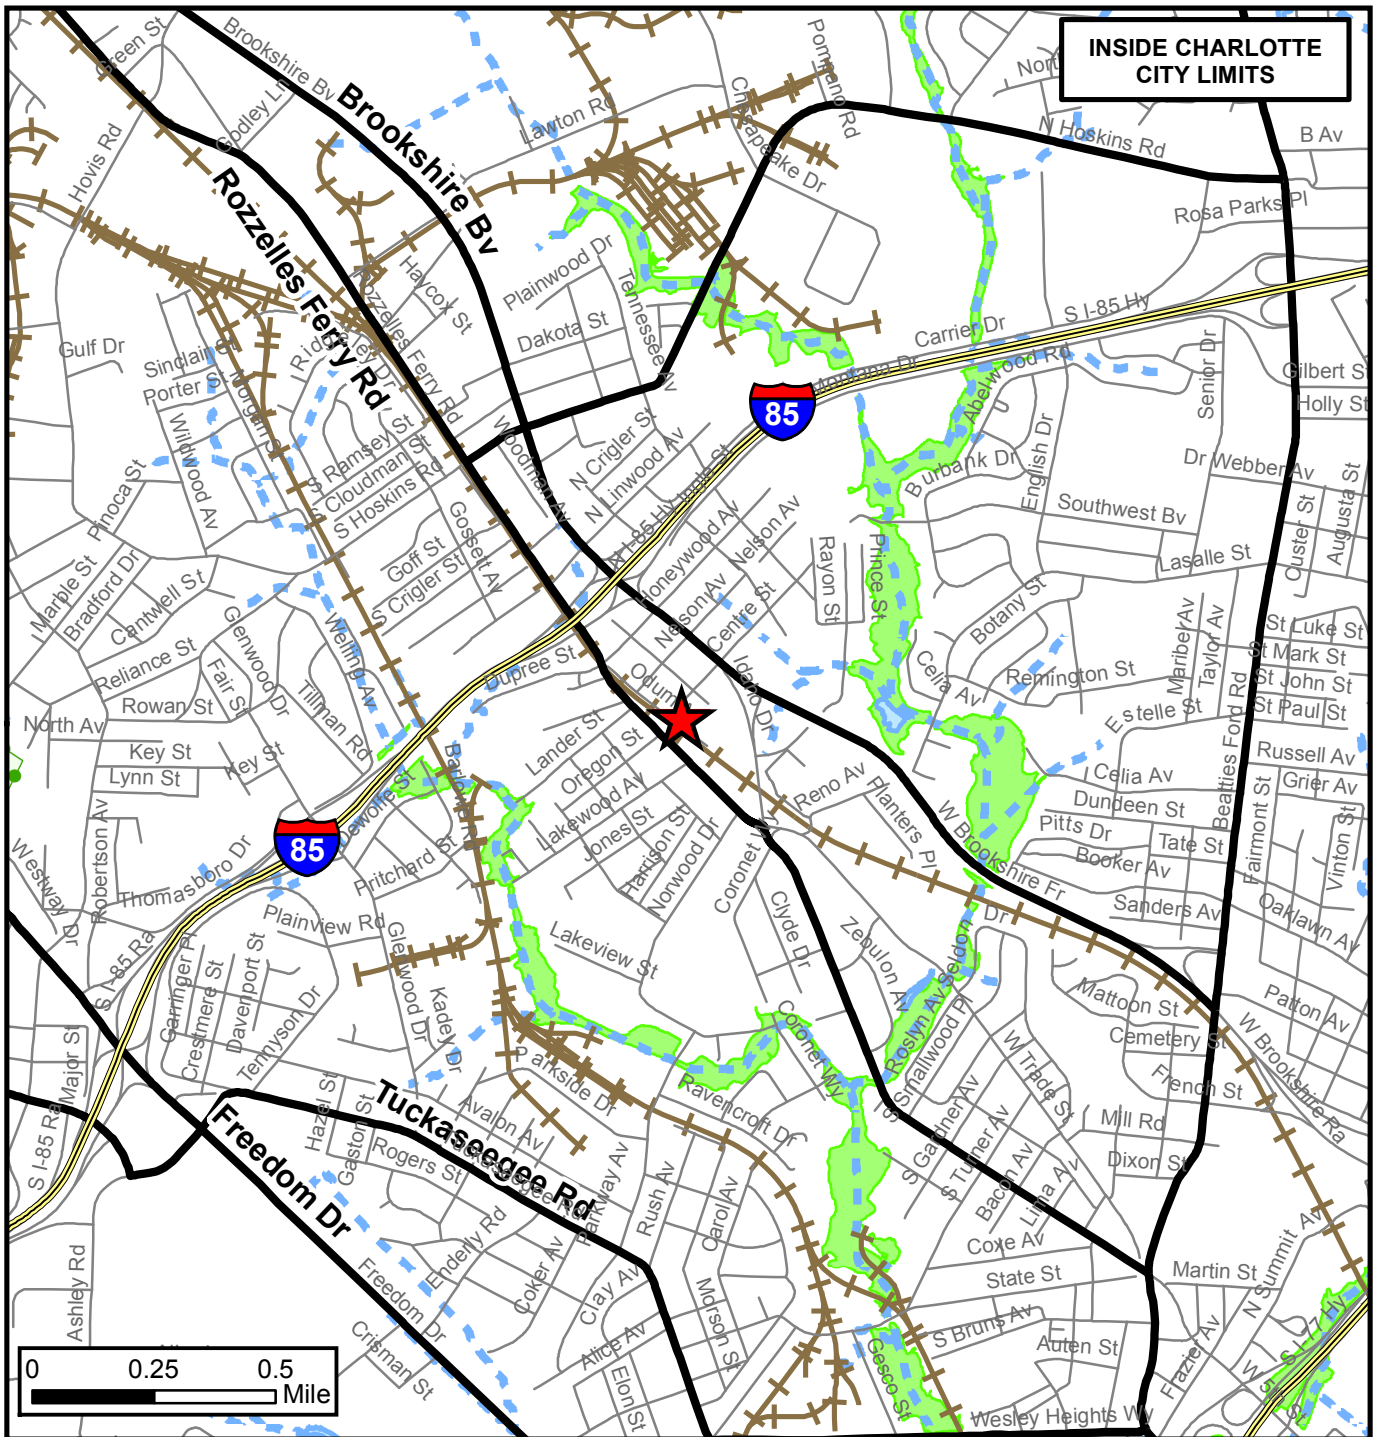

**Acreage & Location :** Approximately 0.16 acres located on the east side of Odum Avenue near the intersection of Centre Street and Odum Avenue.

**★ Rezoning Petition: 2015-049**

- Major Roads
- Collector Roads
- Charlotte City Limits
- FEMA flood plain
- Watershed
- Lakes and Ponds
- Creeks and Streams