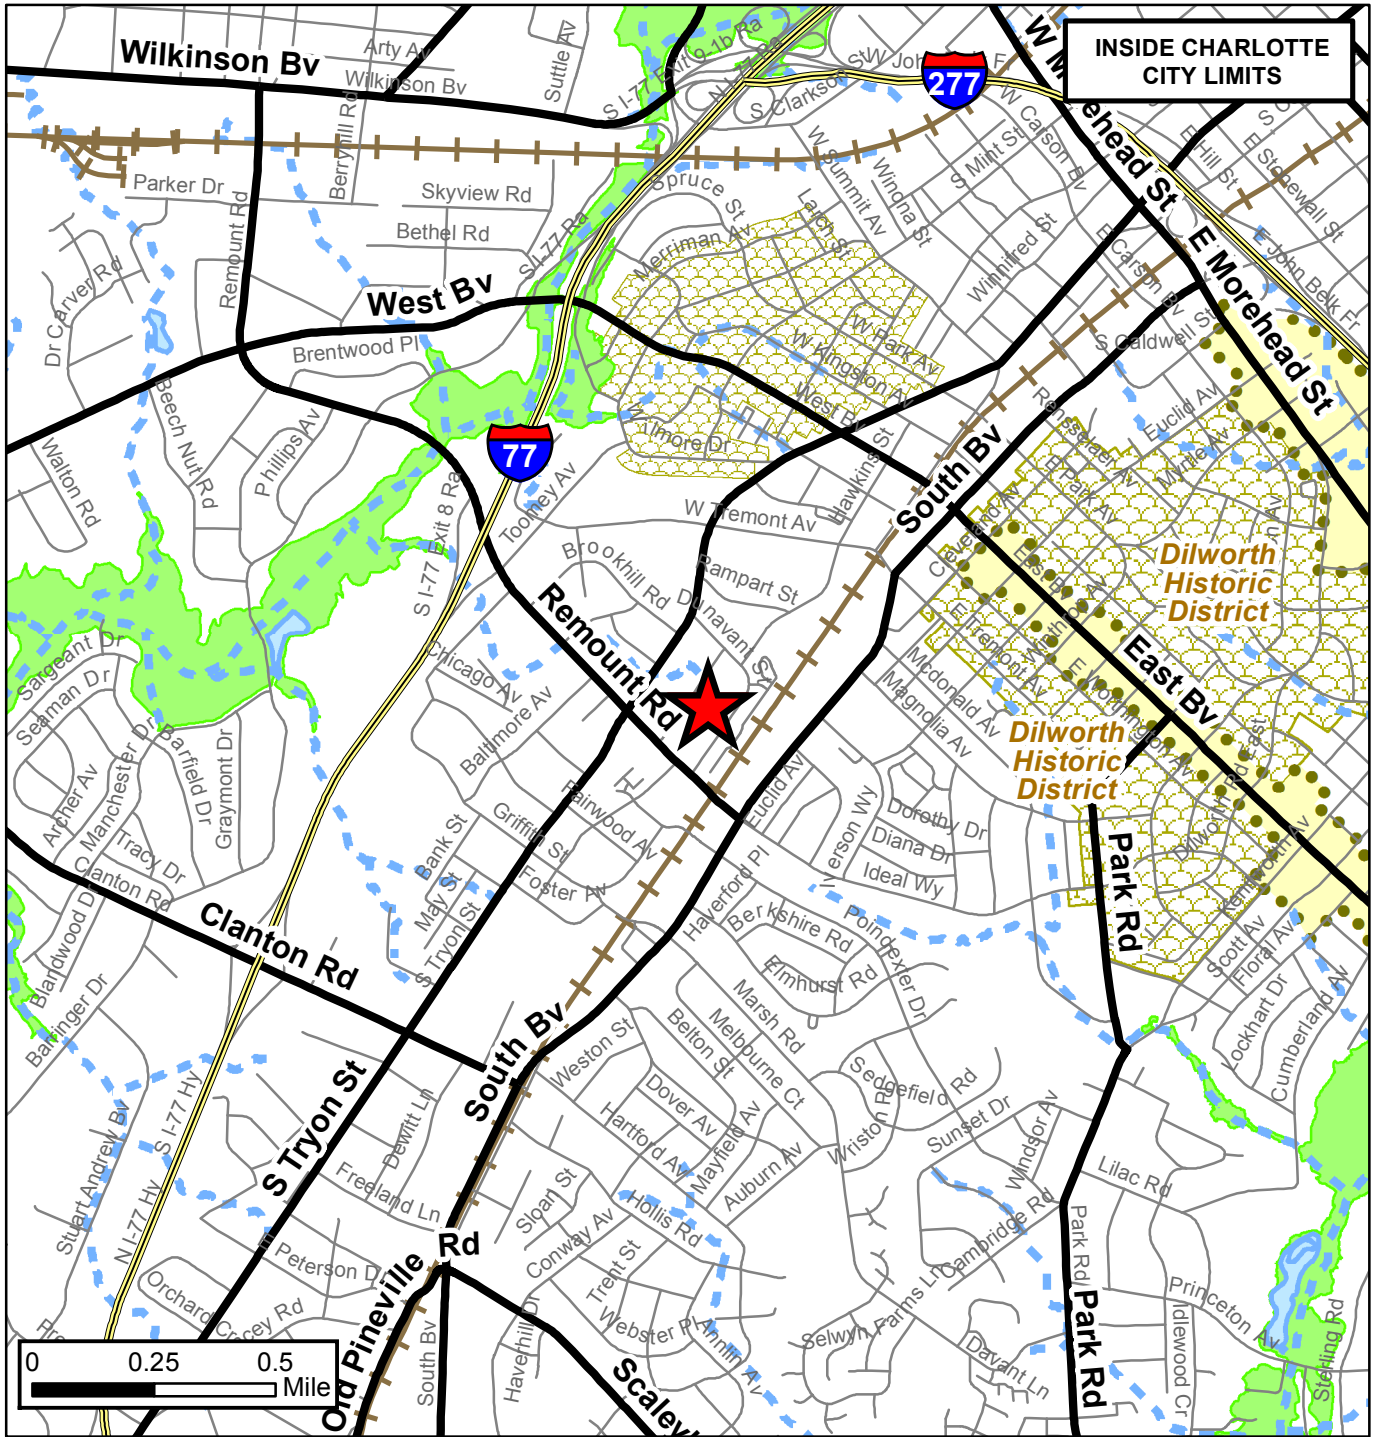

**Acreage & Location :** Approximately 1.33 acres located on the east side of Distribution Street between Remount Road and Dunavant Street.

	<b>Rezoning Petition: 2017-056</b>		FEMA flood plain
	Major Roads		Watershed
	Collector Roads		Lakes and Ponds
	Charlotte City Limits		Creeks and Streams
	Pedestrian Overlay		Historic District