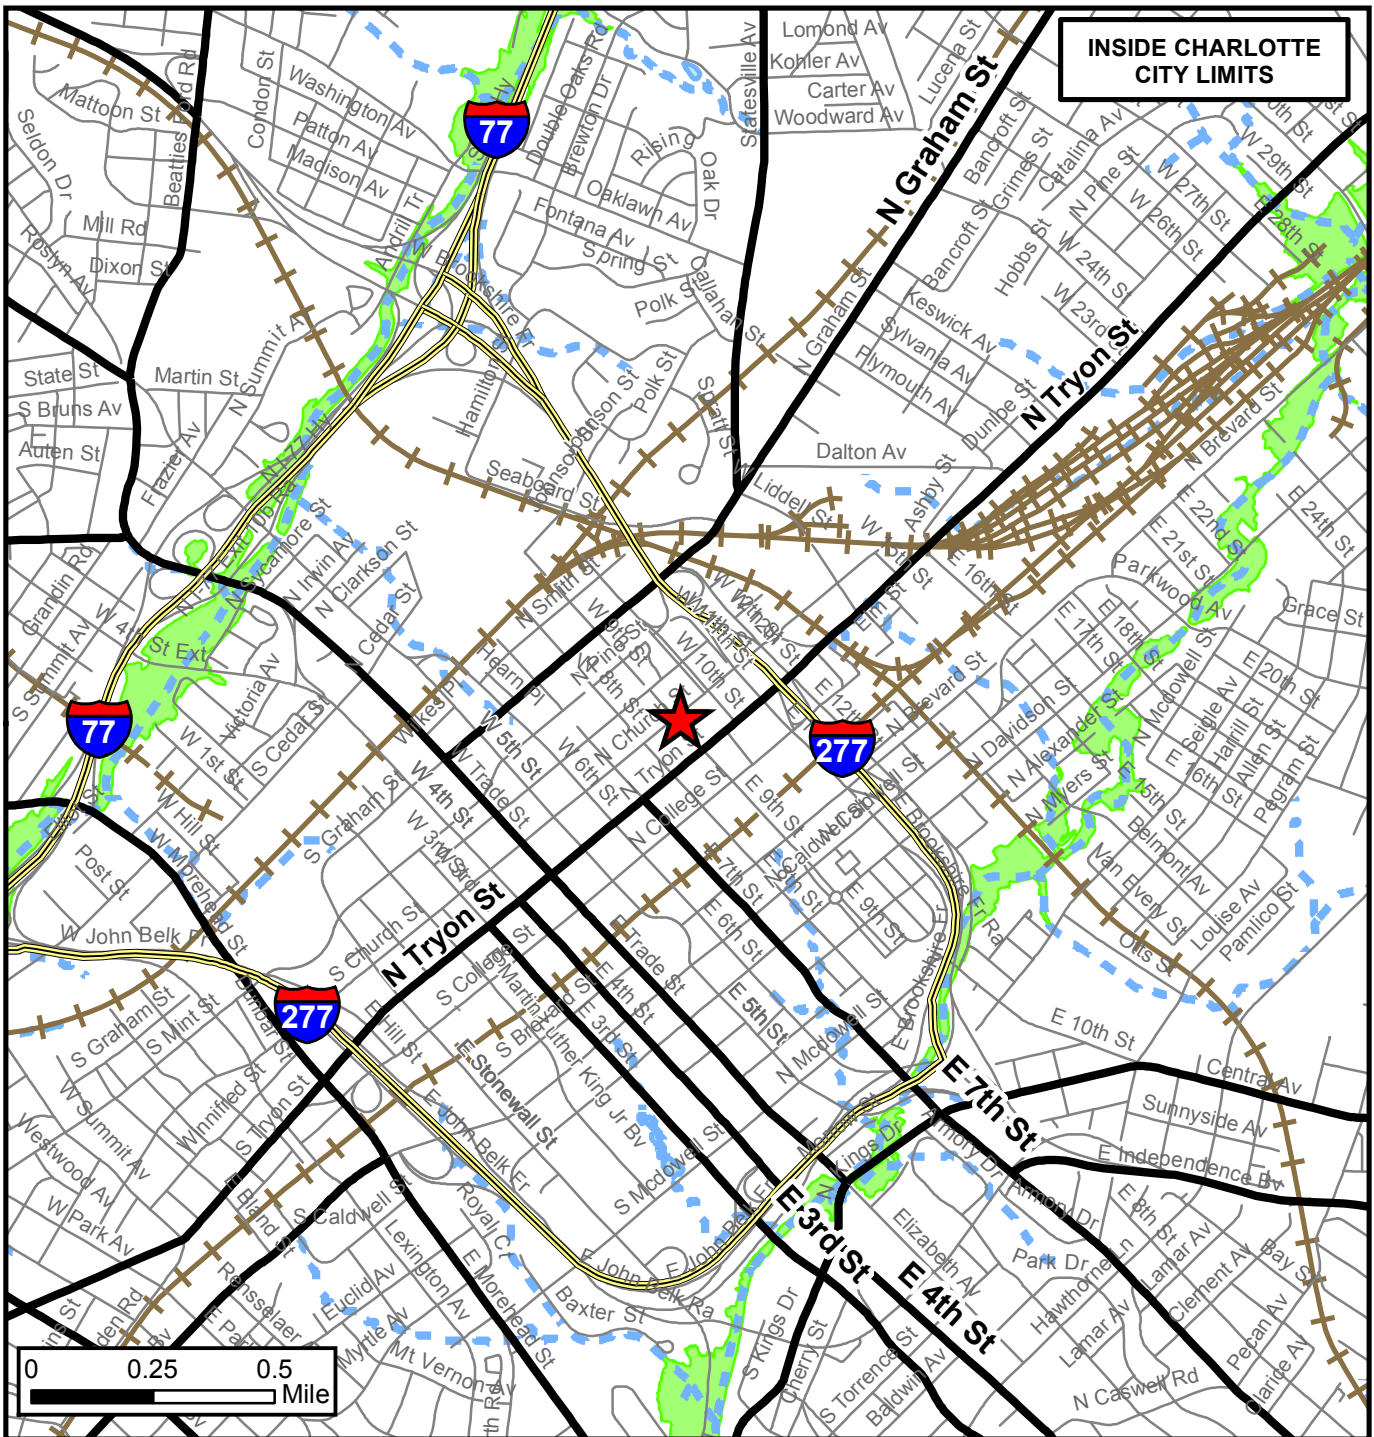

Acreage & Location: Approximately 0.67 acres located on the southeast corner at the intersection of North Church Street and West 9th Street.

★ Rezoning Petition: 2015-115

- Major Roads
- Collector Roads
- Charlotte City Limits
- FEMA flood plain
- Watershed
- Lakes and Ponds
- Creeks and Streams