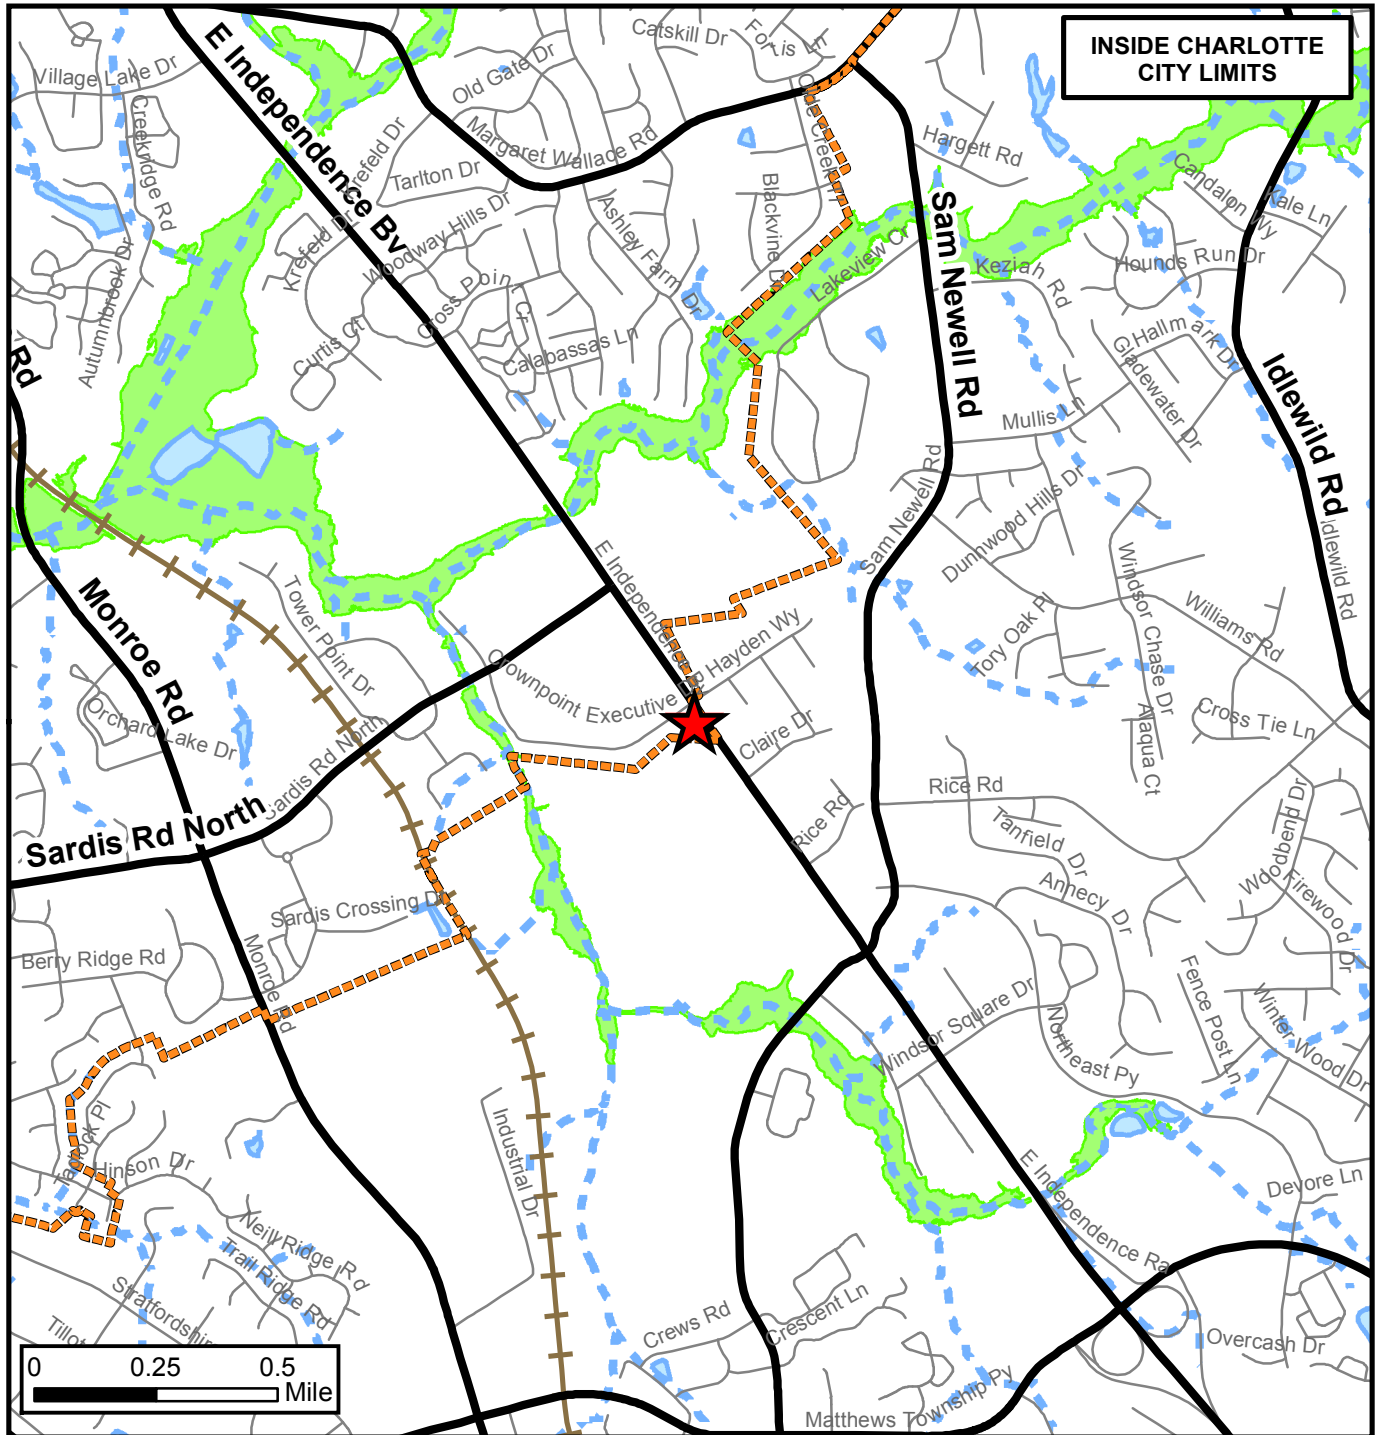

Acreeage & Location : Approximately 1.9 acres located on the southwest corner at the intersection of East Independence Boulevard and Crownpoint Executive Drive.

INSIDE CHARLOTTE CITY LIMITS