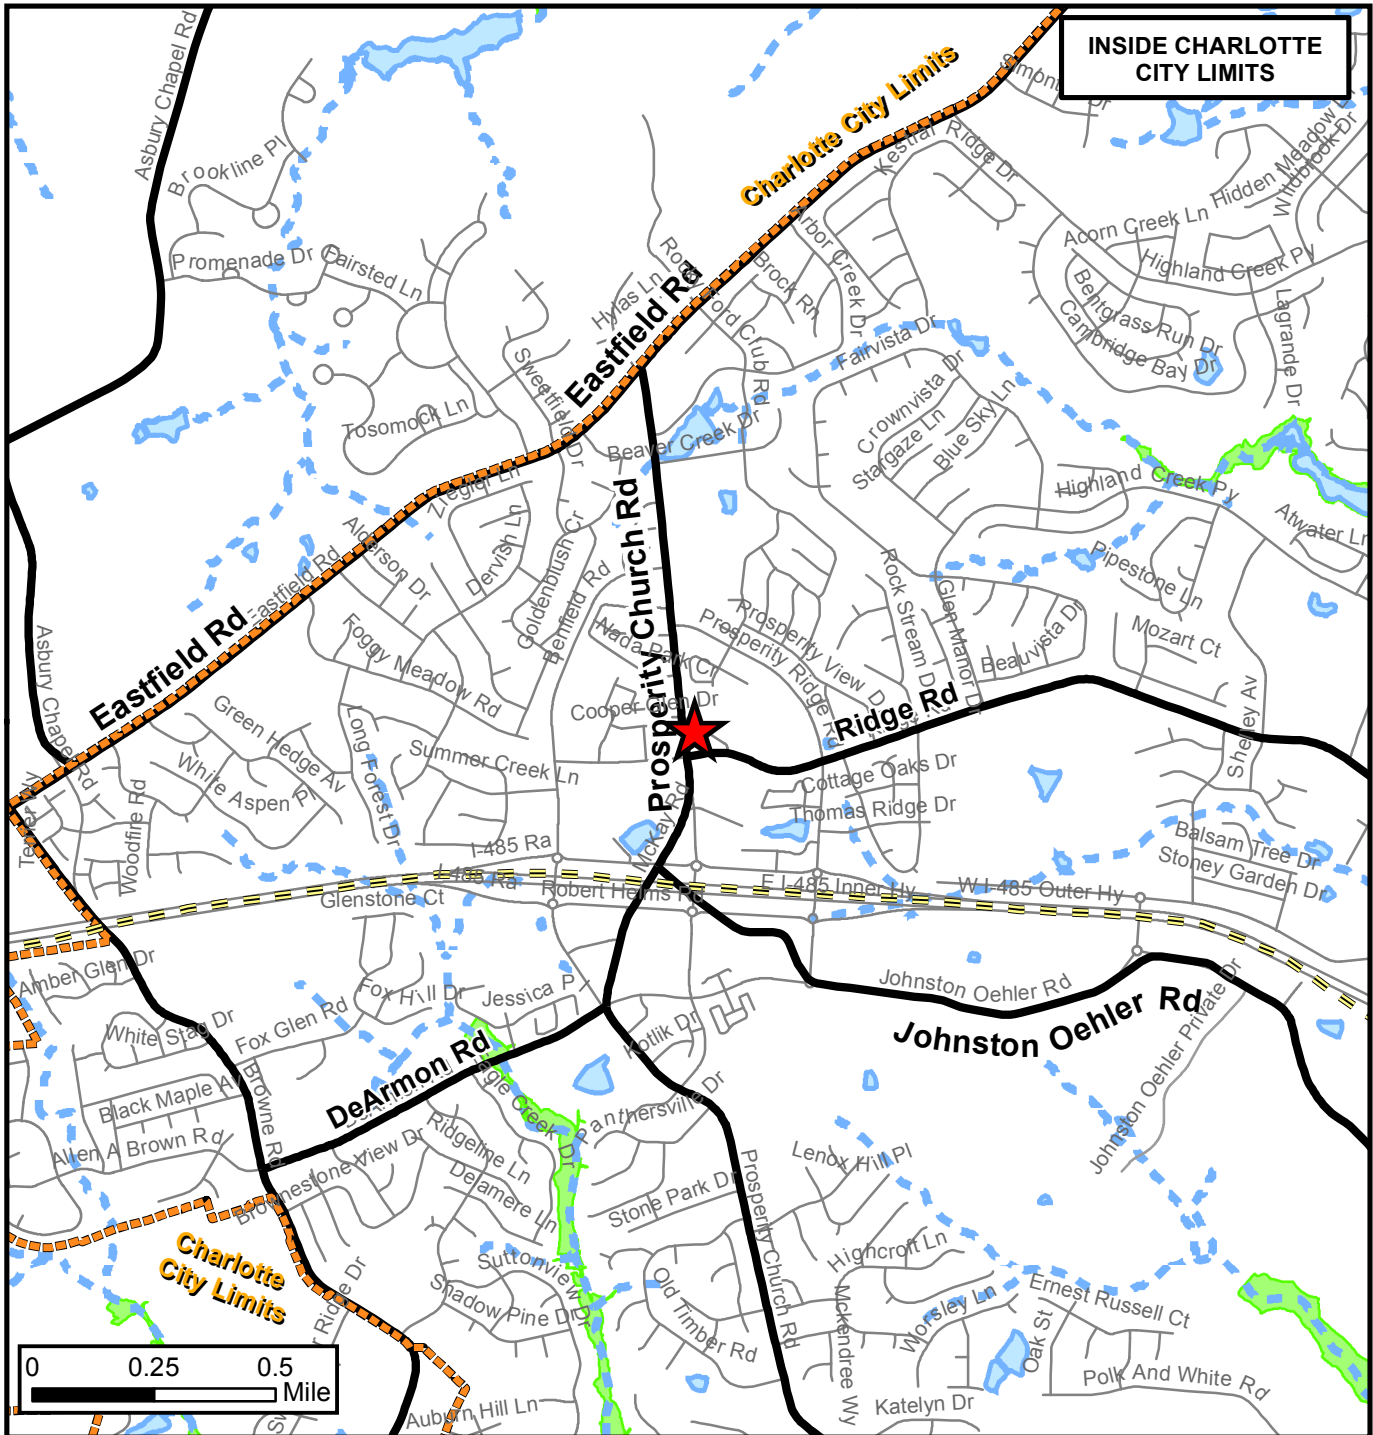

**Acreage & Location :** Approximately 1.63 acres located on northeast corner at the intersection of Ridge Road and Prosperity Church Road.

**INSIDE CHARLOTTE CITY LIMITS**

**★ Rezoning Petition: 2016-131**

Major Roads	FEMA flood plain
Collector Roads	Watershed
Charlotte City Limits	Lakes and Ponds
Pedestrian Overlay	Creeks and Streams
	Historic District