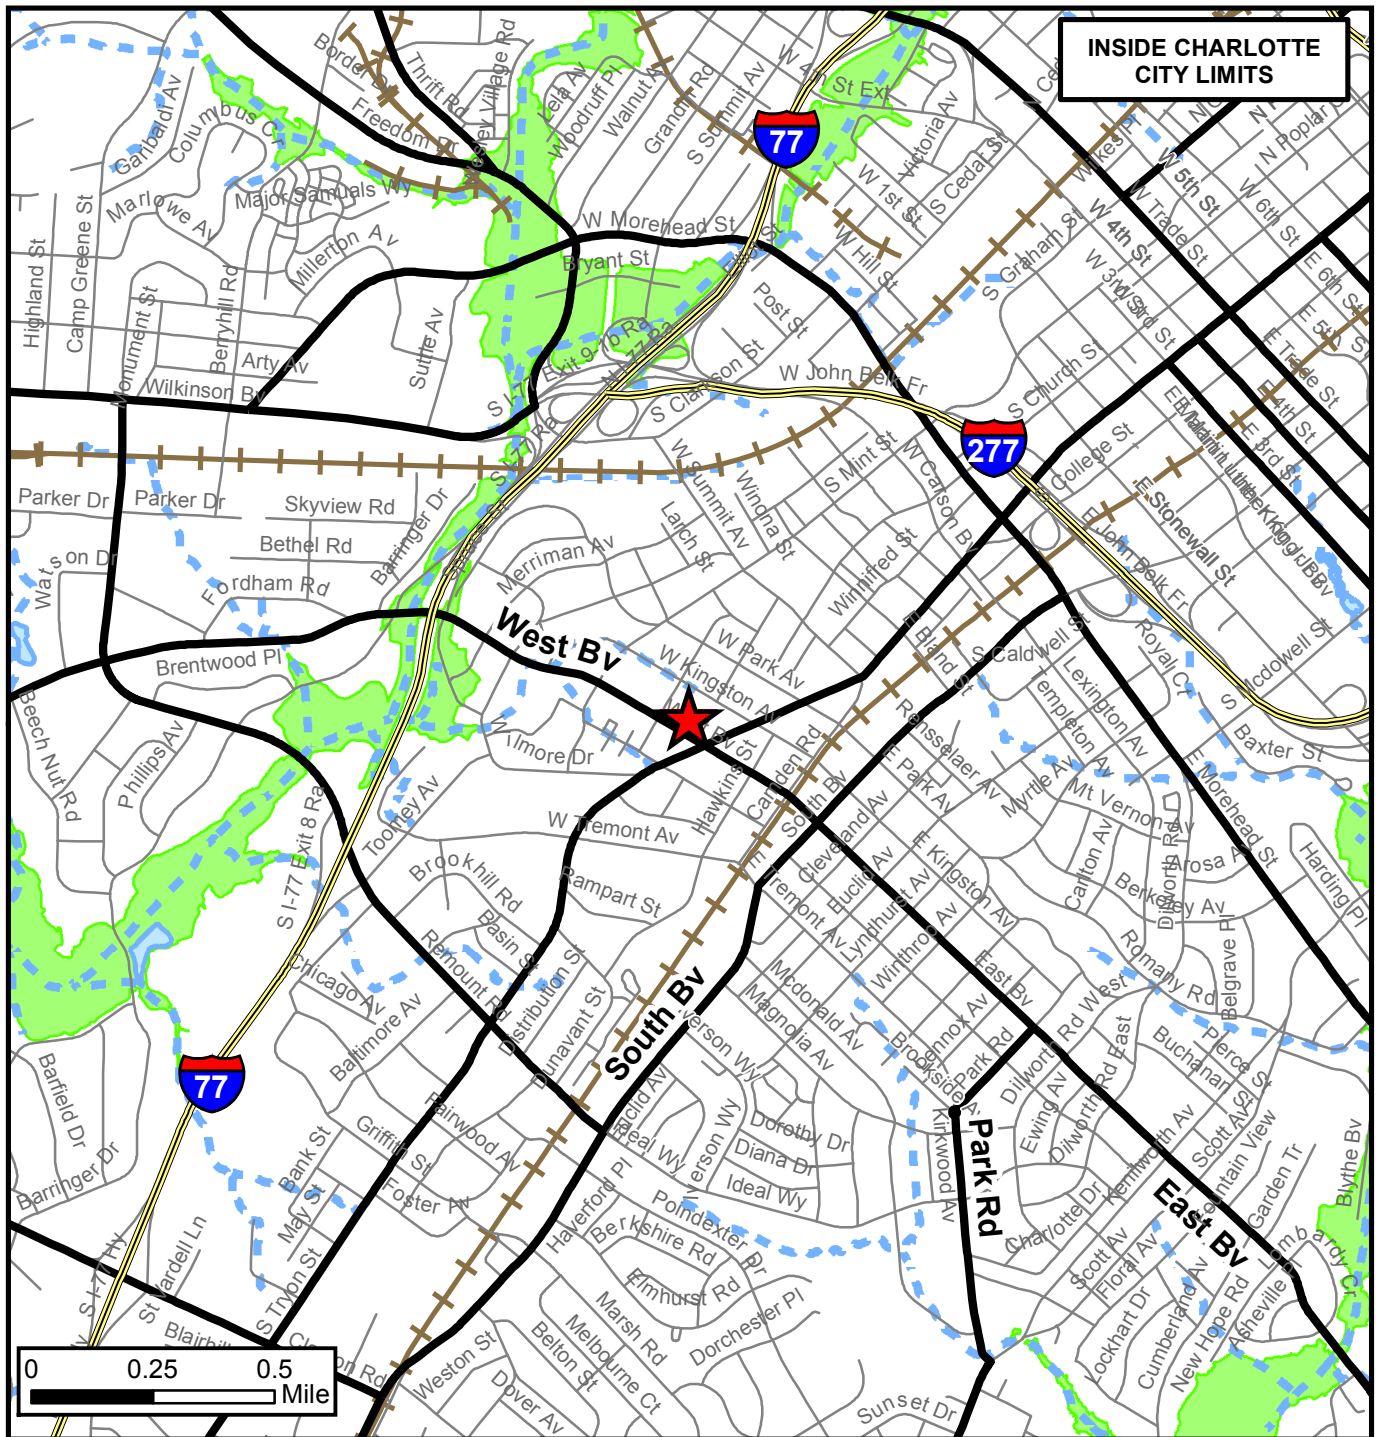

**Acreage & Location :** Approximately 0.46 acres located on the north side of West Boulevard between South Tryon Street and Wickford Place.

**INSIDE CHARLOTTE CITY LIMITS**

**★ Rezoning Petition: 2015-037**

- Major Roads
- Collector Roads
- Charlotte City Limits
- FEMA flood plain
- Watershed
- Lakes and Ponds
- Creeks and Streams